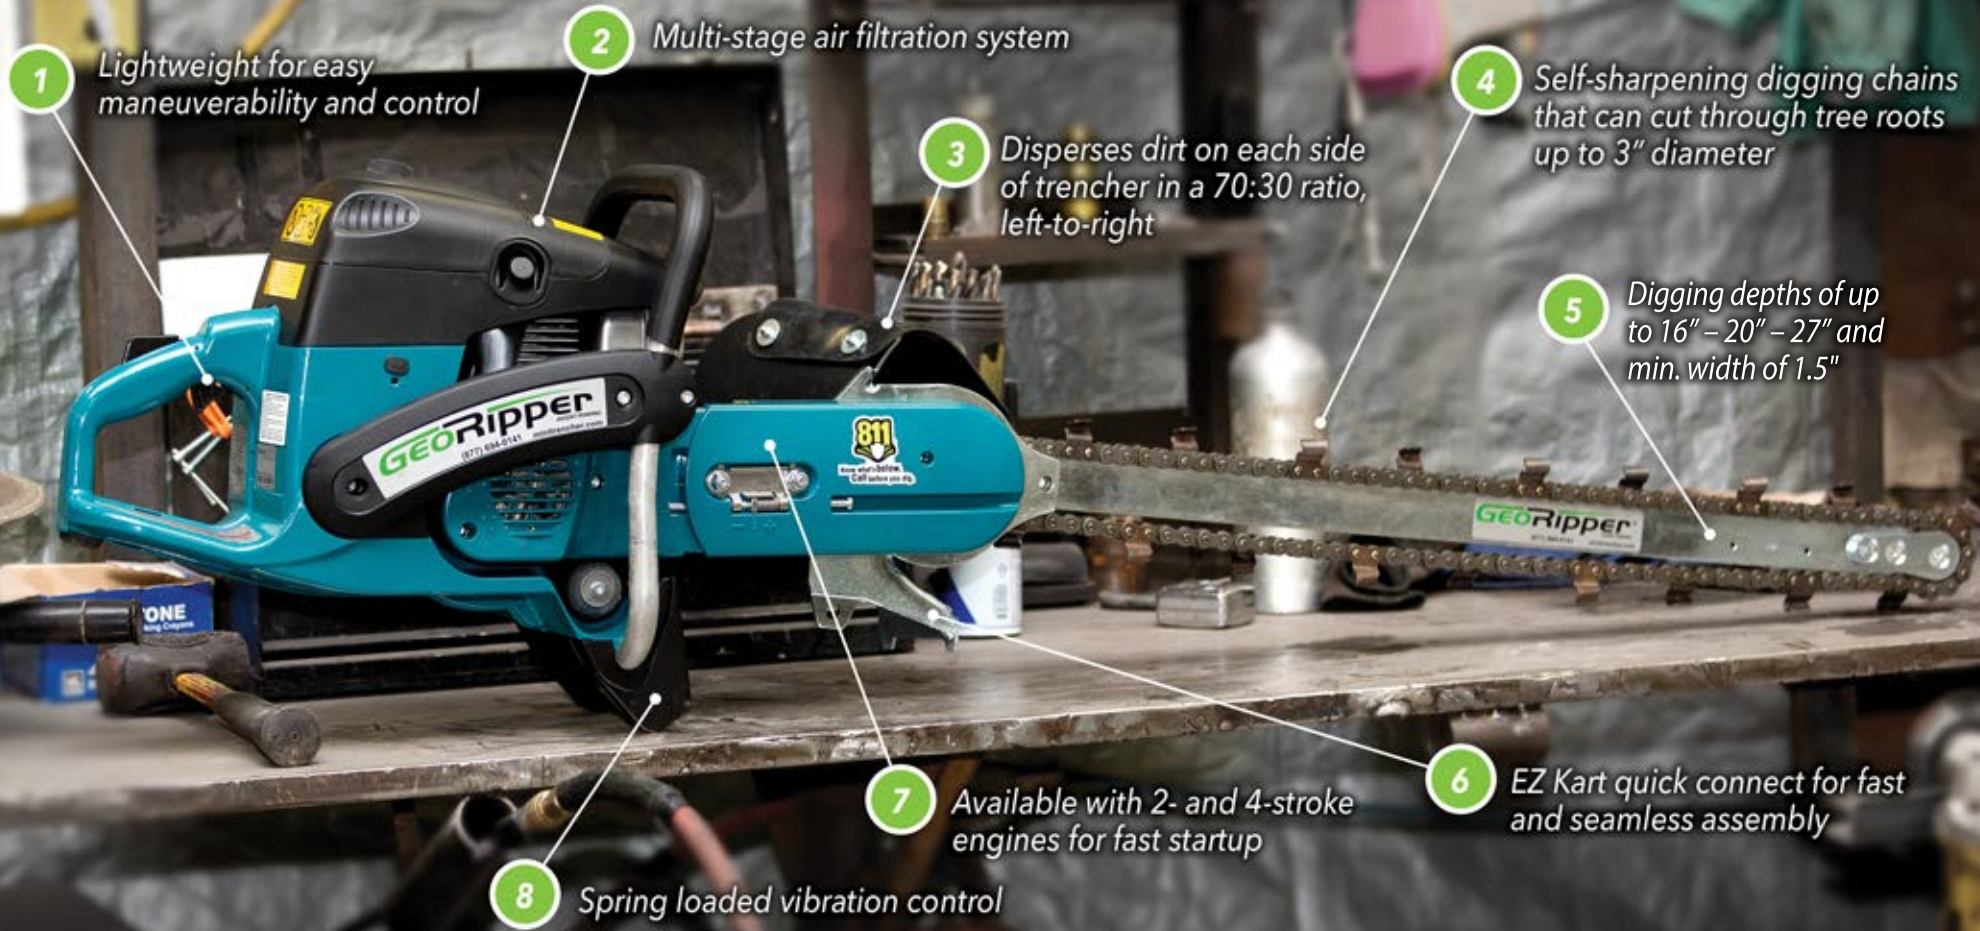

SERIES 6

Models 620