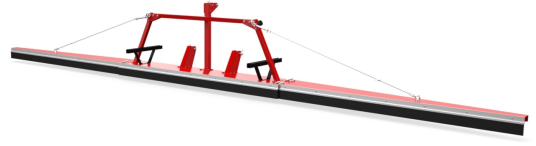

## Dew Brush 6000

The Dew Brush 6000 is ideal for dew dispersal and striping for improved presentation. Brushing away the surface dew aids the drying of the turf, reducing the risk of disease. The Dew-Brush has floating wings to cope with surface undulations and folds for easy access and storage.

Specifications	
SKU	142.600.000
Working width (m)	6
Working width (inch)	237
Weight (kg)	58
Weight (lbs)	128
Min. Tractor HP required	18
Min. lifting capacity (kg)	100