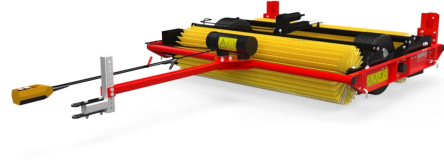

## Speed-Brush (soft)

The towed Speed-Brush uses land drive to rotate the two independent soft bristle brushes against the direction of travel. The sweeping action works sand & other materials into holes / grass sward making the surface immediately playable. The brushes can be angled to move material inwards.

### Specifications

SKU	142.140.010
Working width (m)	1.4
Working width (inch)	55.1
Max. Working speed (km h)	15
Max. Working speed (mph)	9.3
Weight (kg)	181
Weight (lbs)	399
Max. capacity ( m <sup>2</sup> hr)	21000
Max. capacity (ft <sup>2</sup> hr)	226042
Type of brush	Powered brushes