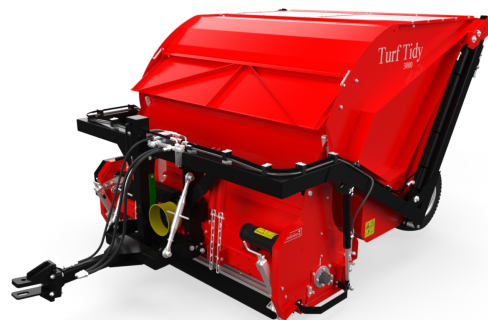

## Turf-Tidy 3000 as Sweeper

The Turf-Tidy sweeping option sets the machine up to sweep and collect on a range of surfaces, the brush can be set lightly to prevent damage on turf surface while collecting. The optional caster wheels should be considered when using the Turf-Tidy as a sweeper on hard surfaces.

### Specifications

SKU	141.180.011
Working width (m)	1.8
Working width (inch)	71
Max. Working depth (mm)	Harrow: -30   Mowing: 10 / 80
Max. Working depth (inch)	Harrow: -1.2   Mowing: 0.4 - 3.1
Max. Working speed (km h)	As Sweeping: 1-10   As Harrowing: 1-5   As Mowing: 1-2
Max. Working speed (mph)	As Sweeping: 0.6 - 6   As Harrowing: 0.6 - 3   As Mowing: 0.6 - 1.5
Weight (kg)	1528
Weight (lbs)	3369
Hopper capacity (L)	3
Hopper capacity (cu.ft.)	105
Tipping height (mm)	2170
Tipping height (inch)	85
Min. Tractor HP required	25
Rpm Max.	Harrow & Mowing: 300
Gearbox oil	1.7L SAE 80W90
Lubricant	EP2