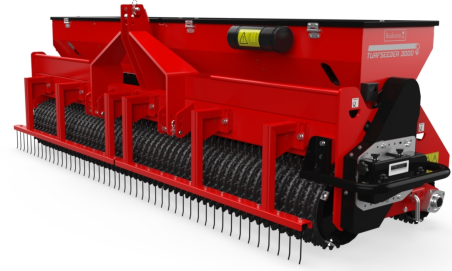

Turfseeder 3000

The Turfseeder sows seed in bare soil with speed & accuracy. The rake section breaks up clumps before the ridged rollers create grooves for the seed to delivered into. The rear roller covers the seed to allow for germination. The Turfseeder is particularly popular on turf farms & new sports turf

Specifications	
SKU	124.300.000
Operation	Tractor pulled
Working width (m)	3
Working width (inch)	118
Max. Working depth (mm)	5 - 12
Max. Working speed (km h)	Up to 12
Working speed (mph)	Up to 7.5
Weight (kg)	1535
Weight (lbs)	3385
Hopper capacity (ltr)	400
Hopper capacity (cu.ft.)	14.13
Min. Tractor HP required	80
Three-point hitch	Cat 1 - 2
Lubricant	EP 2
Dimensions (width mm)	3500
Dimensions (height mm)	1130
Dimensions (length mm)	1070
Dimensions (width inch)	137.8
Dimensions (height inch)	44.5
Dimensions (length inch)	42.1
Min. lifting capacity 610mm behind the lifting eyes (kg)	2000
Min. lifting capacity 610mm behind the lifting eyes (lbs)	4410