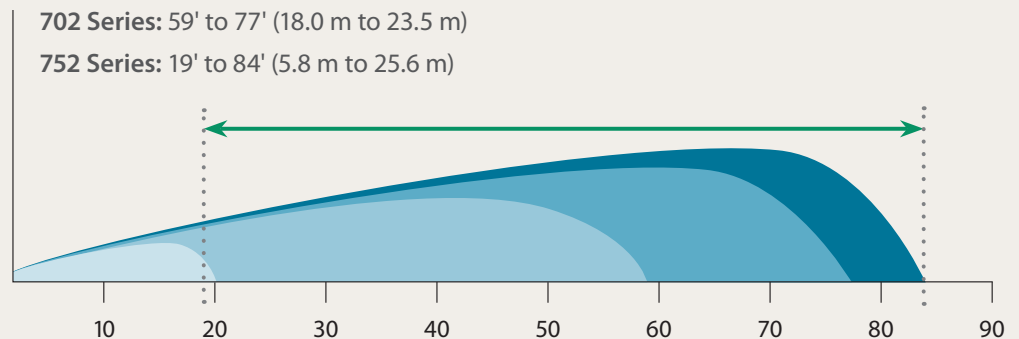

rainbird.com/golf

® Registered trademark of Rain Bird Corporation

© 2020 Rain Bird Corporation 3/20

D37602