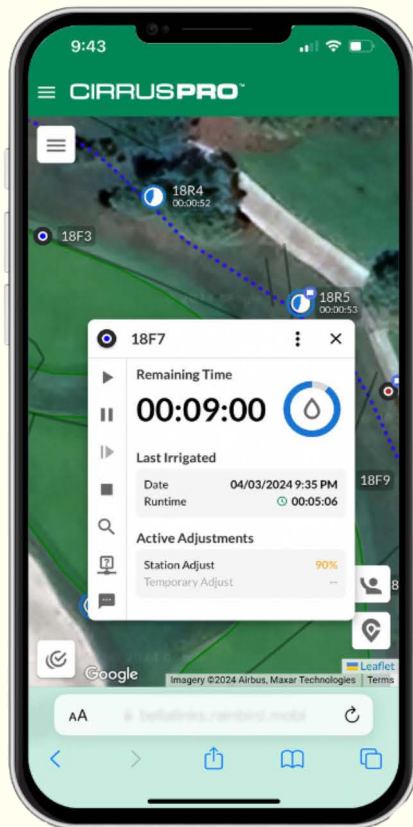

RAIN BIRD

Engineered to Water Smarter

"CirrusPRO mapping is fantastic."

"It's very easy to use."

"You can select stations with one finger on your phone."

"It saves so much time."

"While sitting in the office or at home we can see exactly what's happening."