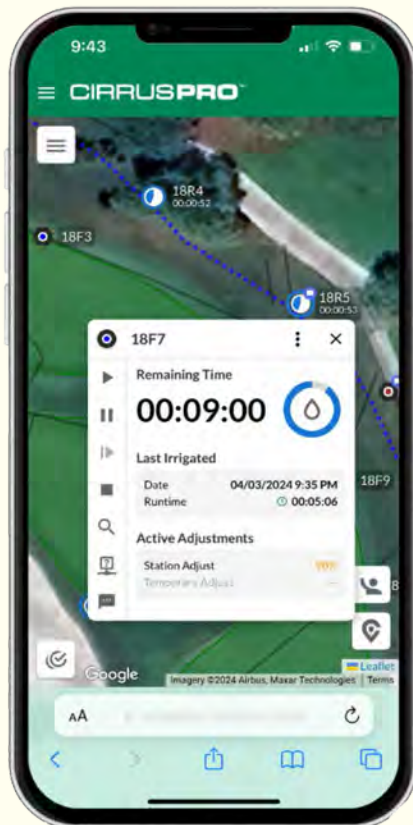

**RAIN BIRD**

## Engineered to Water Smarter

*"CirrusPRO mapping is fantastic."*

***"It's very easy to use."***

*"You can select stations with one finger on your phone."*

***"It saves so much time."***

*"While sitting in the office or at home we can see exactly what's happening."*