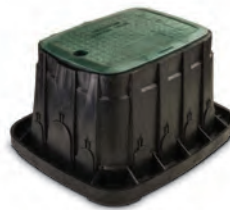

## Environmentally Friendly

Earth-conscious, LEED-compliant composition made of 100% recycled materials.

Size	7" Round	10" Round	Standard	Jumbo
Bottom Diameter	9.9" (25.1 cm)	13.7" (34.9 cm)	—	—
Length x Width	—	—	21.8" (55.4 cm) x 16.6" (42.2 cm)	26.3" (66.8 cm) x 19.8" (50.3 cm)
Height	9.0" (22.9 cm)	10.0" (25.4 cm)	12.0" (30.5 cm)	12.1" (30.7 cm)
<b>Number of Knock-Outs</b>	4	4	13	2
Pipe Sizing	<i>Knock-outs sized with 2" (50 mm) pipe</i>	<i>Knock-outs sized with 2" (50 mm) pipe</i>	<i>2 knock-outs sized for 3" (80 mm) pipe 11 knock-outs sized for 2" (50 mm) pipe</i>	<i>Knock-outs sized with 3" (80 mm) pipe</i>