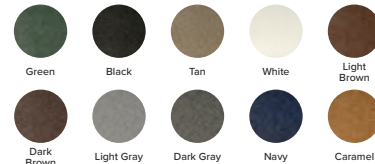

FOREVER-NU® RECYCLED PLASTIC

Smooth Grain