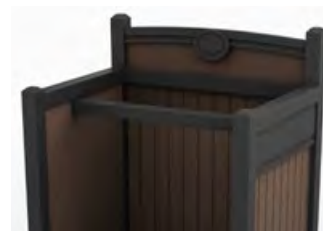

SPIKE AIR CLEANER

KEYSTONE
(Dark Brown panels with Black trim)

DIMENSIONS 27"W x 21"D x 45"H
Air Compressor not included.

GREAT LAKES

TRIBUTE

HIGHLANDS

BIRKDALE

TALL SPIKE BRUSH CADDY