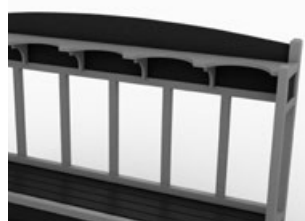

BAG RACKS

INDEX - CLUBHOUSE & BAG DROP

5 BAG RACK

SIZES Holds 5 golf bags (up to 10 double-sided)
FEATURES Available with double-sided options
DIMENSIONS [5 BAG] 71"W x 19"D x 44"H
DIMENSIONS [10 BAG] 71"W x 37"D x 44"H

HIGHLANDS

7 BAG RACK

SIZES Holds 7 golf bags (up to 14 double-sided)
FEATURES Available with double-sided options
DIMENSIONS [7 BAG] 95"W x 19"D x 44"H
DIMENSIONS [14 BAG] 95"W x 37"D x 44"H

BASIC

SIZES Holds 5 golf bags (up to 10 double-sided)
FEATURES Permanent or portable configuration with double-sided option
DIMENSIONS 78-81"W x 12"D x 58"H (24"D double-sided)