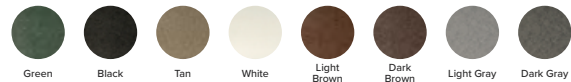

MATERIAL OPTIONS

FOREVER-NU® RECYCLED PLASTIC

Smooth Grain

IPE

Hardwood

See page 142 for more.

TOWEL CADDIES

INDEX - TOWEL SOLUTIONS