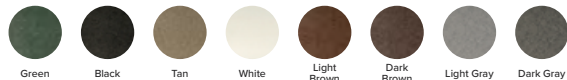

FOREVER-NU® RECYCLED PLASTIC

Smooth Grain

Wood Grain