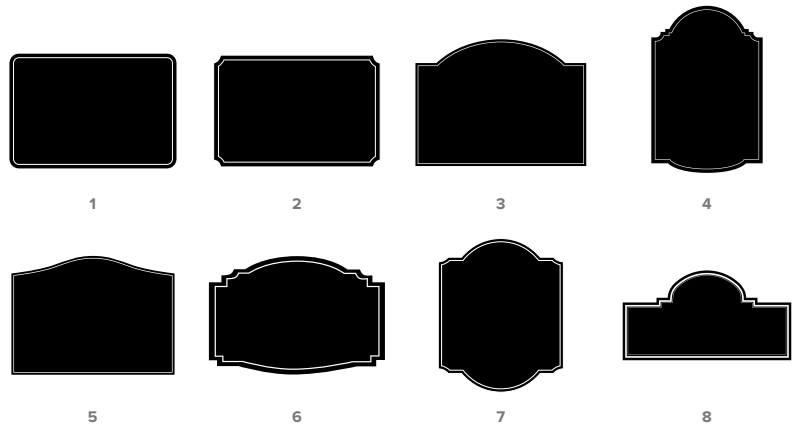

▶ **SHAPE & SIZE**

Choose from one of our more popular shapes, or create your own.