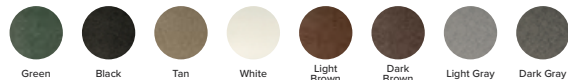

IPE

Hardwood

See page 142 for more.

RANGE DIVIDERS

BASIC / DELUXE

KEYSTONE
(Black panels with Dark Brown trim)

DIMENSIONS
[BASIC] 48"W x 4"D x 5"H
[DELUXE] 48"W x 4"D x 7"H

FLAT / UPRIGHT