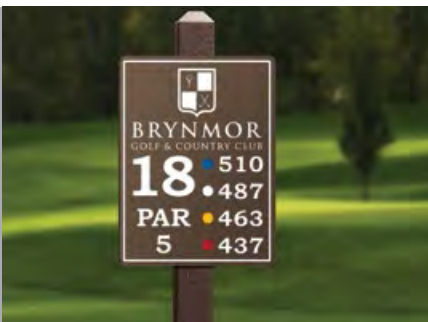

DIMENSIONS 12-18"W x 18-24"H

Course name/logo, hole number, par.

CLASSIC