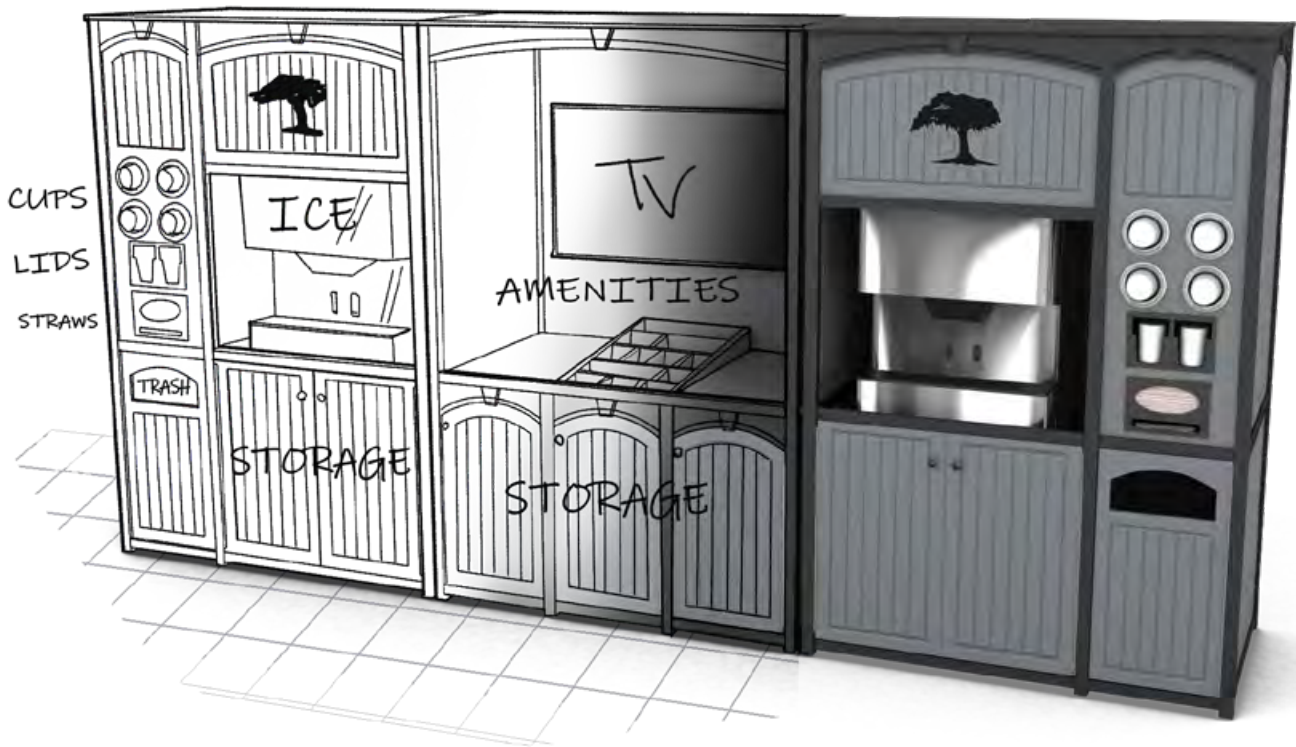

DESIGN FLEXIBILITY

Like a fitted set of clubs, we tailor each piece to your space, level of service, and brand. We understand that a one-size-fits-all solution doesn't work for everyone, which is why we make collaborating an enjoyable process. Tell us your ideas and let's partner together to discover the possibilities.