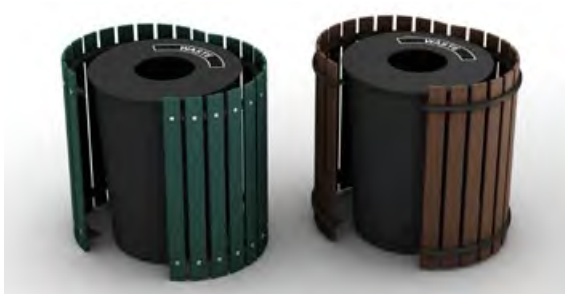

DOOR OPTION

Add a side door to your round waste & recycle bin for easy access to liners.