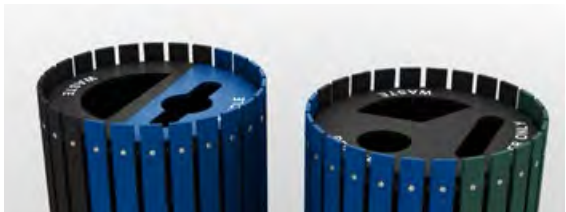

SPLIT STREAM & RESTRICTIVE OPENINGS

When space is an issue or stream size is small, utilize a split configuration to collect two waste streams in a single footprint. Restrictive openings allow users to easily identify waste streams and help to prevent cross contamination.

MATERIAL OPTIONS

FOREVER-NU® RECYCLED PLASTIC

Smooth Grain

Wood Grain

IPE

Hardwood

See page 142 for more.