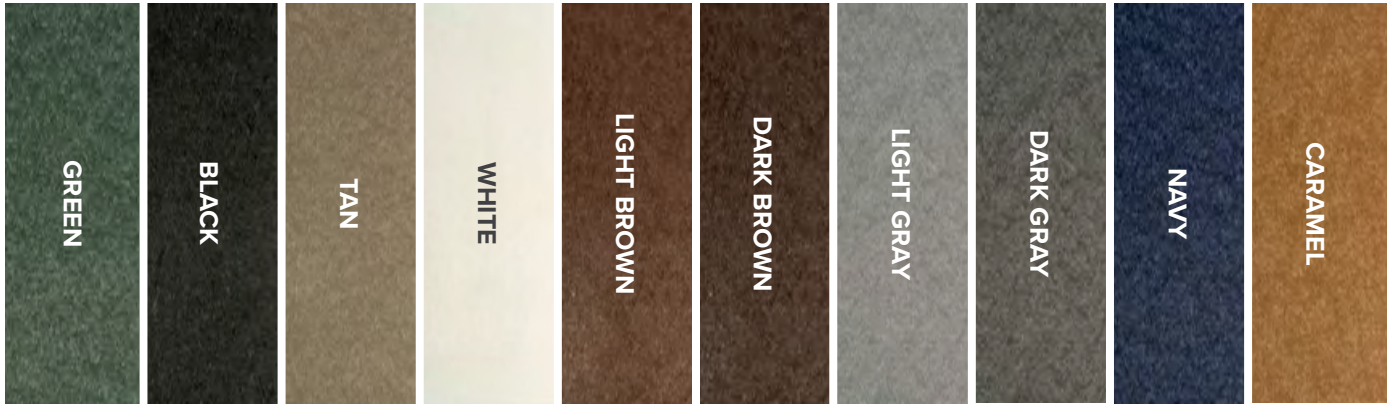

We give recycled plastic a good name.

FOREVER-NU™ RECYCLED PLASTIC

Forever-nu™ is our alternative to wood. This maintenance free recycled plastic is made from 95% pure HDPE. Unlike composites, there are no fillers, making it naturally resistant to rot, rust, decay and insects. UV inhibitors added to the material ensures that they maintain their color for years. Choose from 100 color combinations to match your facility's aesthetic needs.

SMOOTH GRAIN PLASTIC