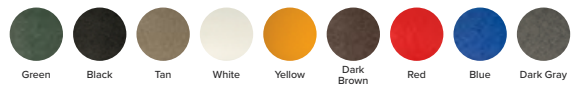

MATERIAL OPTIONS

FOREVER-NU® RECYCLED PLASTIC

HARDWOOD

RECYCLED PLASTIC LAMINATE