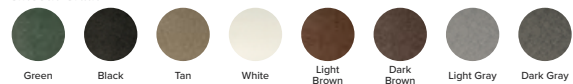

MATERIAL OPTIONS

FOREVER-NU™ RECYCLED PLASTIC

Smooth Grain

IPE

Hardwood

See page 142 for more.

COOLER BOXES

INDEX - BEVERAGE SOLUTIONS