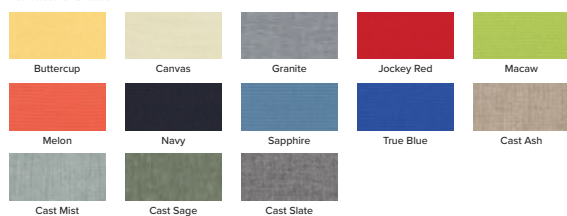

SLING FABRICS

SLING OPTIONS

Our standard sling options are listed here.

Watercolor Tweed Pearly

Delray Stripe

Augustine Denim

Pure White

Martinique

POLE FINISH OPTIONS

FABRIC OPTIONS

Marine Grade

Furniture Grade

Call for more options and pricing.

UMBRELLA BASES

IN-TABLE

STEEL BASE