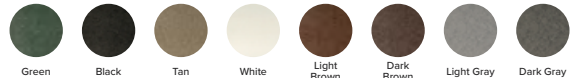

FOREVER-NU® RECYCLED PLASTIC

Smooth Grain

IPE

Hardwood

See page 142 for more.

A-FRAME & EASEL SIGNS

INDEX - PRACTICE AREA

A-FRAME