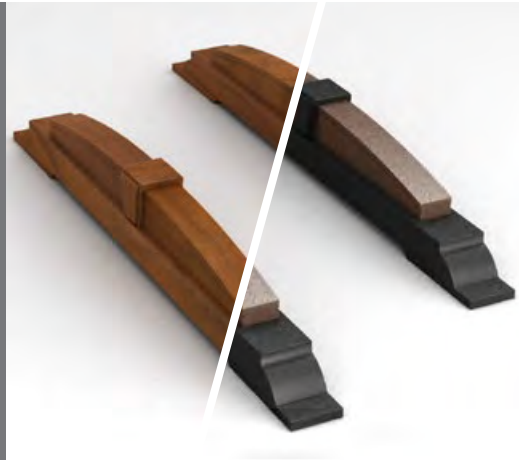

MATERIAL OPTIONS