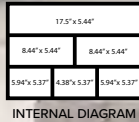

GREAT LAKES

TRIBUTE

HIGHLANDS

BIRKDALE

MEDIUM

KEYSTONE
(Green panels with Black trim)

DIMENSIONS 17.5"W x 17.5"D x 9"H

Some assembly required, available on post and with or without lid.