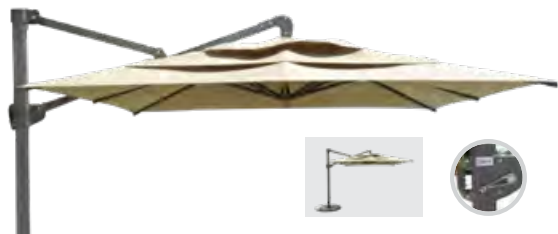

SPECIFICATIONS

- 10' square size
- Trigger lift with crank
- 360° Aluminium Pole
- 2.75" x 3.5" offset pole with 8 rectangular aluminum ribs
- Canopies are made of furniture grade, solution dyed acrylic
- Not suitable for high wind areas or rooftop applications

POLE FINISH OPTIONS

FABRIC OPTIONS

Marine Grade