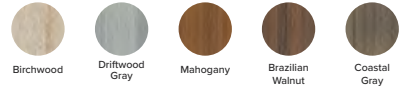

MATERIAL OPTIONS

FOREVER-NU® RECYCLED PLASTIC

Smooth Grain

Wood Grain

See page 142 for more.

Sister Bay Furniture items are available in warm, vibrant and more traditional colors. Some restrictions apply. Call for more details.