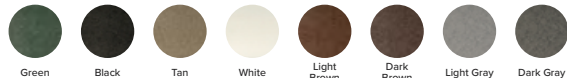

GREAT LAKES
(Green)

DIMENSIONS 15"Ø x 19"H
Not available in wood grain.

MATERIAL OPTIONS

FOREVER-NU® RECYCLED PLASTIC

Smooth Grain

IPE

Hardwood

Wood Grain