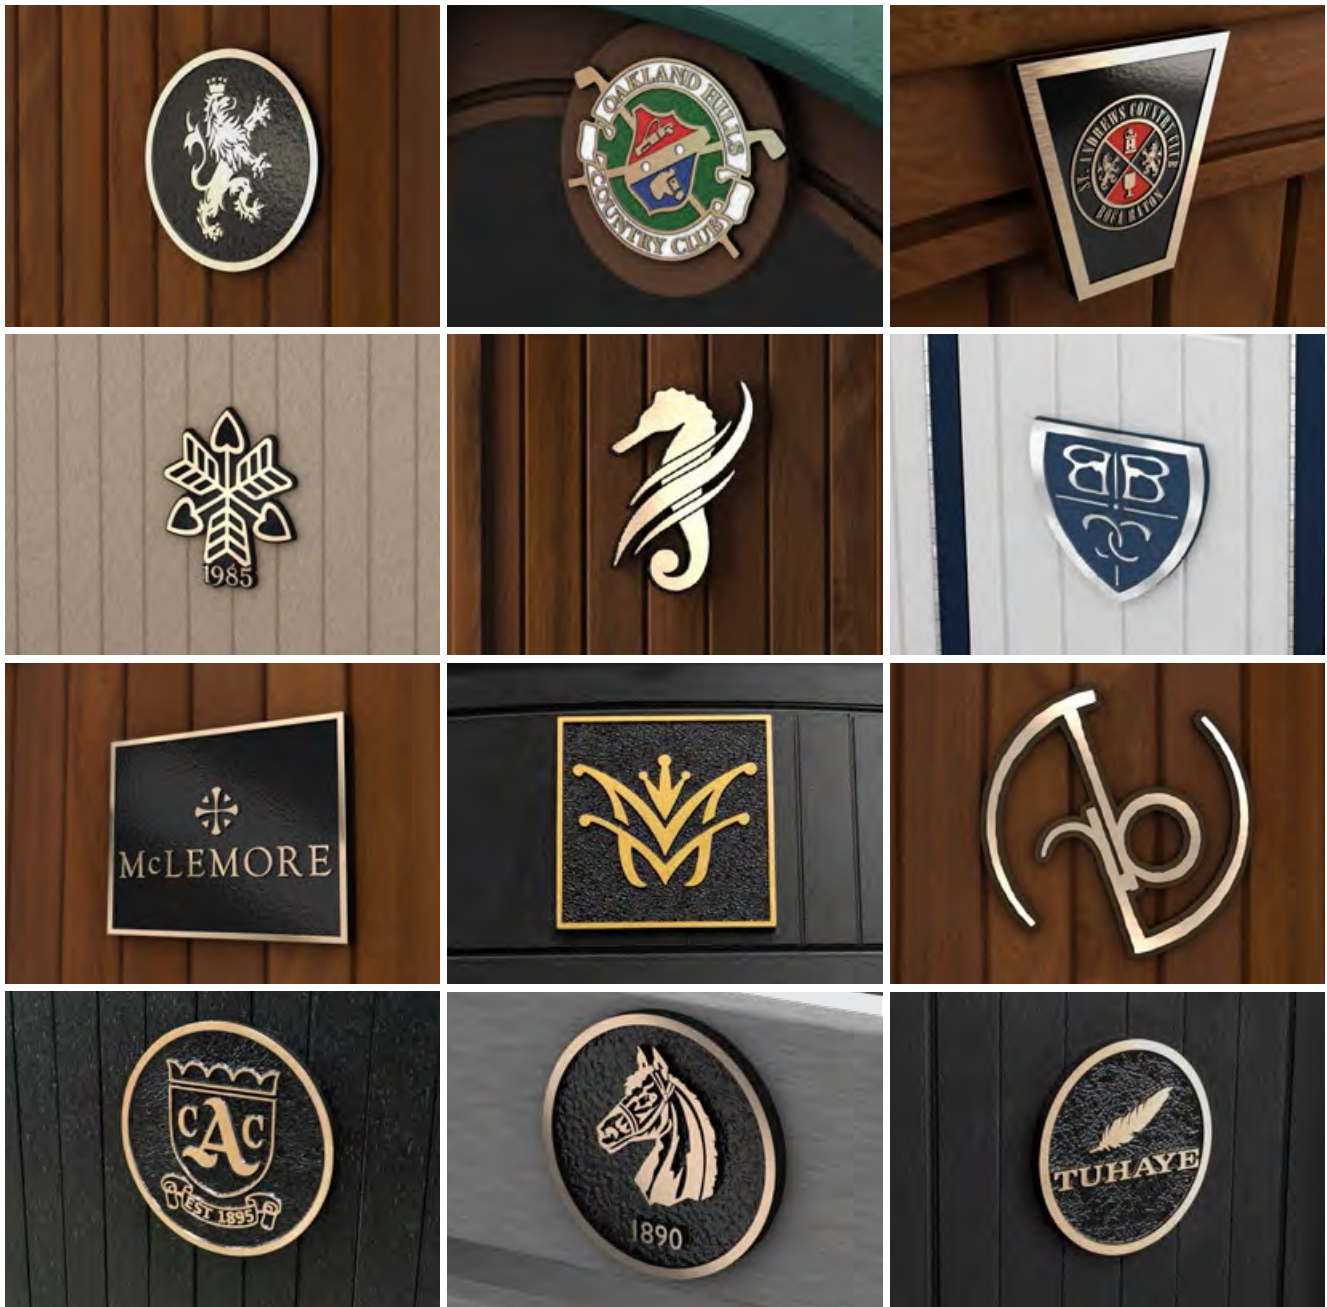

Make Your Mark

LOGO APPLICATIONS

WEAR YOUR COURSE LOGO WITH PRIDE

We know your logo is more than just a name and a design. It represents your brand; what you stand for and what makes you unique. Capture the intangibles of your brand and extend them throughout your property with our logo applications options.

► CAST METAL (BRONZE / ALUMINUM)