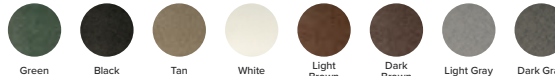

MATERIAL OPTIONS

FOREVER-NU® RECYCLED PLASTIC

Smooth Grain

Wood Grain

IPE

Hardwood*

Ipe

ALL-NEW WOOD GRAIN