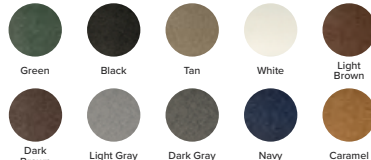

See page 142 for more.

TEACHING MIRROR

MEDIUM

KEYSTONE
(Navy) | (Ipe)

DIMENSIONS 32"W x 23"D x 54"H
Folds for easy storage.

GREAT LAKES
(Navy) | (Ipe)

FOREVER-NU® RECYCLED PLASTIC

Smooth Grain