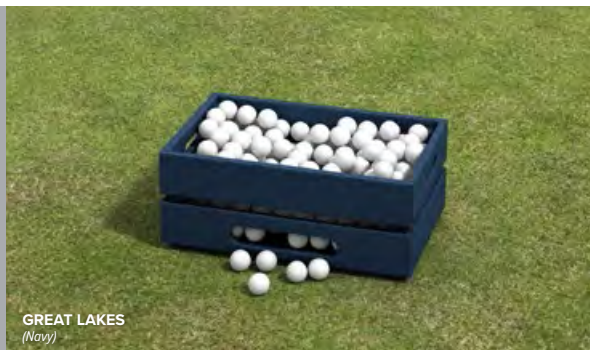

Smooth Grain

IPE

Hardwood

See page 142 for more.

SMALL

GREAT LAKES
(Dark Brown)

DIMENSIONS 13"W x 10"D x 9"H

CAPACITY 150 Golf Balls (approximately)

LARGE

GREAT LAKES
(Navy)

DIMENSIONS 20"W x 13"D x 9"H

CAPACITY 300 Golf Balls (approximately)

▶ BRANDING INSPIRATION

ADD YOUR LOGO OR A SPONSOR LOGO

Overlay, Engraved, Plaque and Cast Metal Logos available, see page 144 for more.